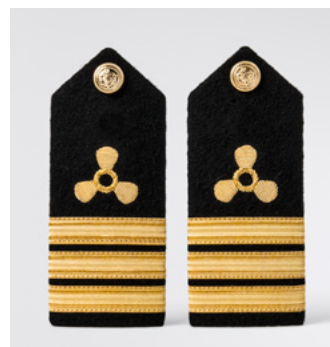

# ScanEpaulets Gold Stripes & Propellor

### Features

- Shoulder epaulets
- Dimensions LxW : 140 x 55 mm (5.5 x 2.2 in)

### Available options

**1.5 gold stripe & propellor**  
Product code: 6032.15

**2 gold stripes & propellor**  
Product code: 6032.20

**3 gold stripes & propellor**  
Product code: 6032.30

**3.5 gold stripes & propellor**  
Product code: 6032.35

### Available colours

Black

*Please note: Delivery time will take up to 45 working days when item is out of stock*

**4 gold stripes & propellor**

Product code: 6032.40