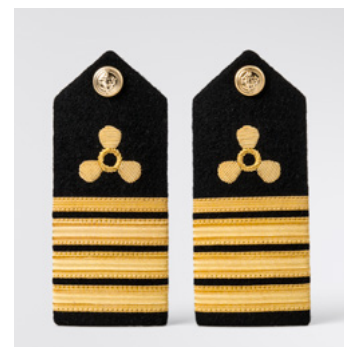

# ScanEpaulets Gold Stripes & Propellor

### Features

- Shoulder epaulets
- Dimensions LxW : 140 x 55 mm (5.5 x 2.2 in)

### Available options

**1.5 gold stripe & propellor**  
Product code: 6032.15

**2 gold stripes & propellor**  
Product code: 6032.20

**3 gold stripes & propellor**  
Product code: 6032.30

**3.5 gold stripes & propellor**  
Product code: 6032.35

### Available colours

Black

*Please note: Delivery time will take up to 45 working days when item is out of stock*

**4 gold stripes & propellor**

Product code: 6032.40