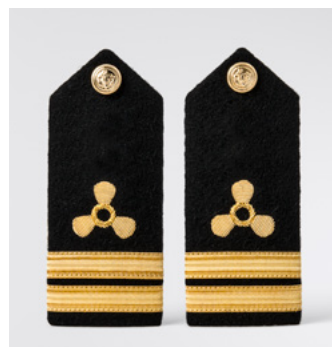

2 gold stripes & propellor
Product code: 6032.20