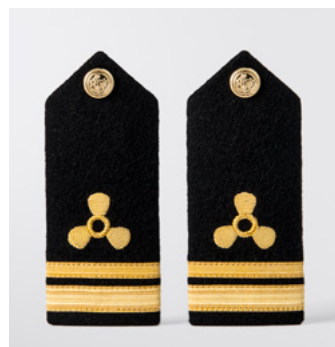

Available options

1.5 gold stripe & propellor
Product code: 6032.15