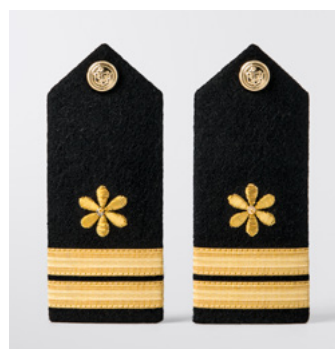

Available options

2 gold stripes & snowflakes

Product code: 6056.20