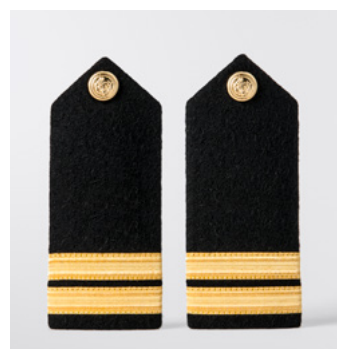

# ScanEpaulets Gold Stripes

## Hard Type

Product code: 6028.15

### Features

- Shoulder epaulets
- Dimensions LxW : 140 x 55 mm (5.5 x 2.2 in)

#### 2 gold stripes

Product code: 6028.20